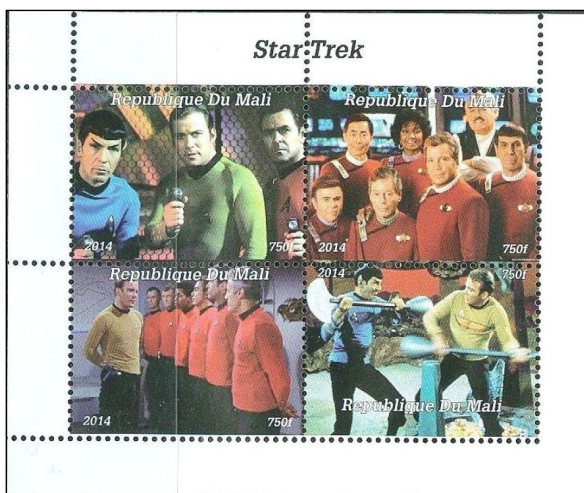

2014 MALI – SS